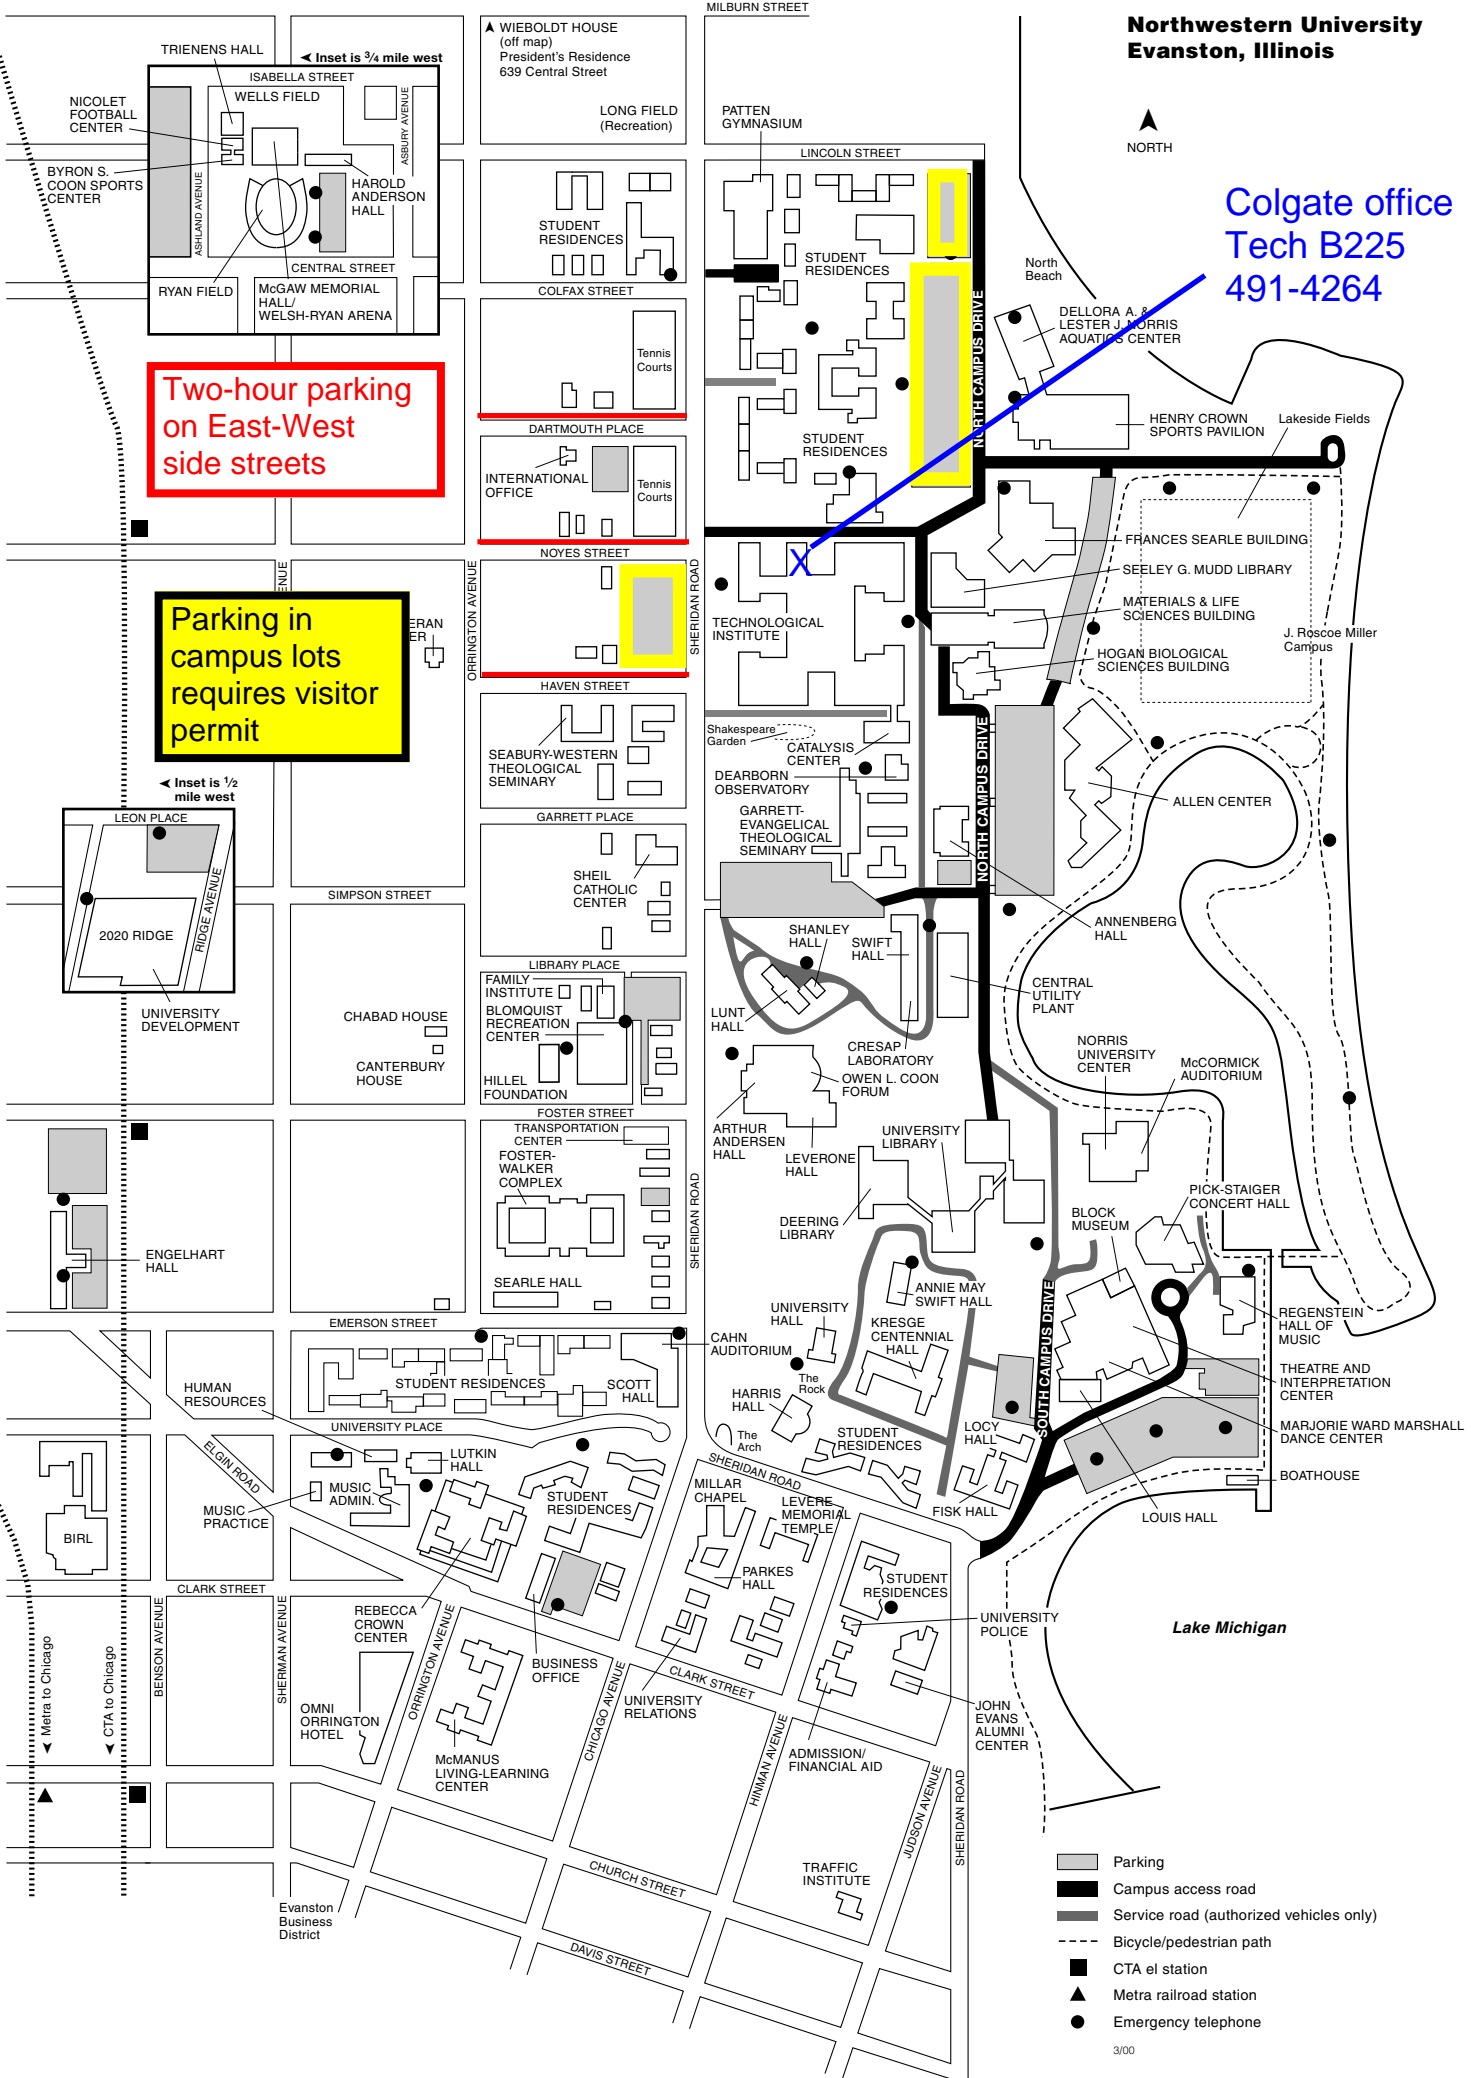

**Northwestern University  
Evanston, Illinois**

**Colgate office  
Tech B225  
491-4264**

**Two-hour parking  
on East-West  
side streets**

**Parking in  
campus lots  
requires visitor  
permit**

- Parking
- Campus access road
- Service road (authorized vehicles only)
- Bicycle/pedestrian path
- CTA el station
- Metra railroad station
- Emergency telephone